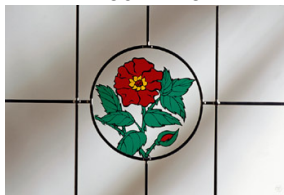

Colours – traditional fan lights

RTF 31
180 x 125

RTF 32
154 x 154

RTF 33
240 x 145

RTF 34
115 x 140

RTF 35
130 x 115

RTF 36
150 x 185

RTF 37
* 200 x 200 *