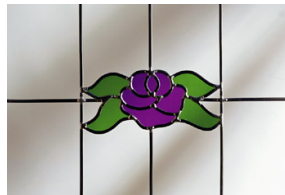

RTF 8
200 x 140

RTF 11
245 x 100