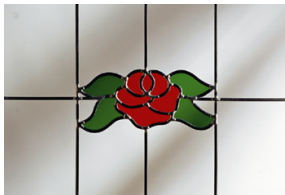

RTF 7
200 x 140

RTF 10
245 x 100