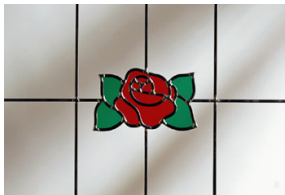

RTF 22
130 x 140

RTF 25
190 x 110